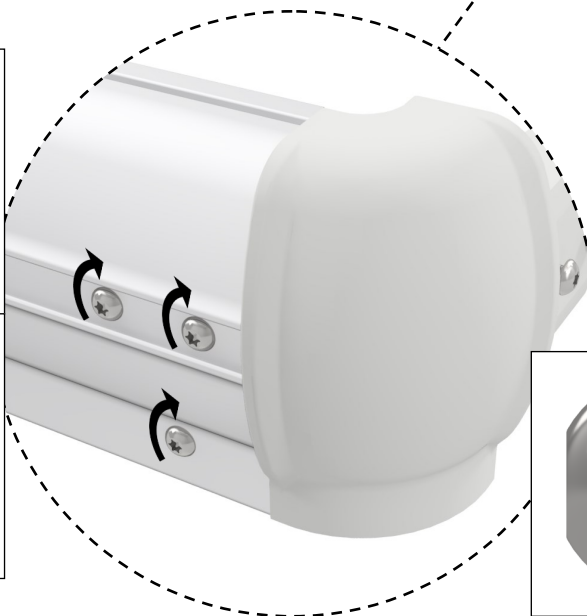

EasyFloat®

PONTOON SYSTEMS

Art: 1000-4830
EasyFloat 4,8 x 3,0 m

floattech
EASY AND INTELLIGENT TECHNICAL SOLUTIONS

x4

x6

x20

x2

2880 mm

x2

4608 mm

x3

13

x2

T40

1