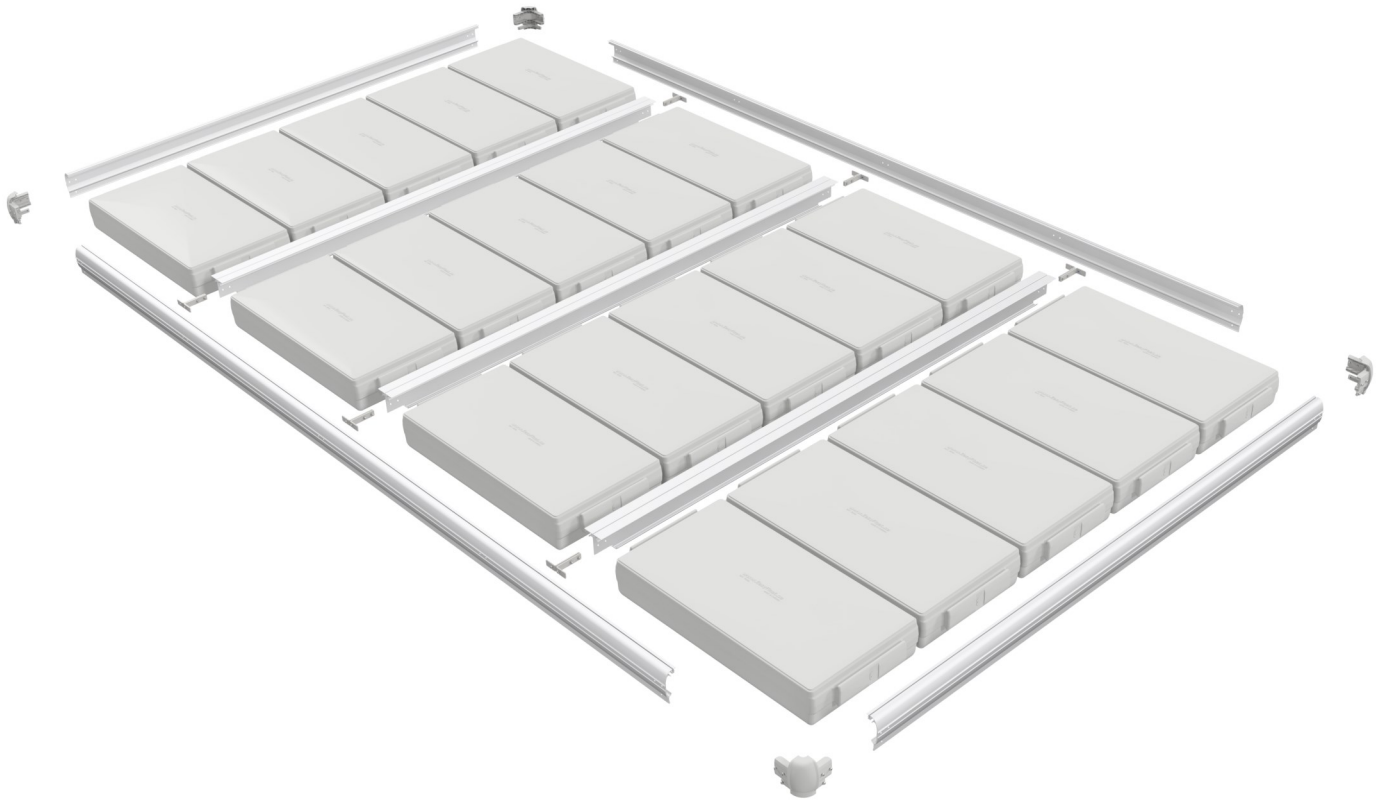

EasyFloat®

PONTOON SYSTEMS

Art: 1000-4830
EasyFloat 4,8 x 3,0 m

floattech
EASY AND INTELLIGENT TECHNICAL SOLUTIONS

x4

x6

x20

x2

2880 mm

x2

4608 mm

x3

13

x2

T40

1