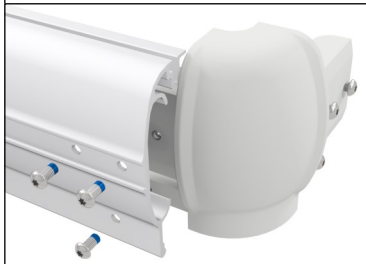

EasyFloat®

PONTOON SYSTEMS

Art: 1000-4830
EasyFloat 4,8 x 3,0 m

floattech
EASY AND INTELLIGENT TECHNICAL SOLUTIONS

x4

x6

x20

x2

2880 mm

x2

4608 mm

x3

13

x2

T40

1