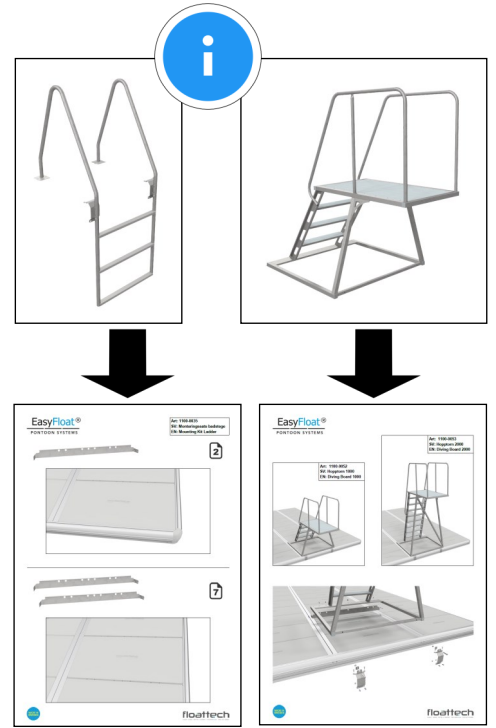

EasyFloat®

PONTOON SYSTEMS

Art: 1000-4830
EasyFloat 4,8 x 3,0 m

floattech
EASY AND INTELLIGENT TECHNICAL SOLUTIONS

x4

x6

x20

x2

2

3

4

5

6

7

8

9

10

11

12

13

14

15