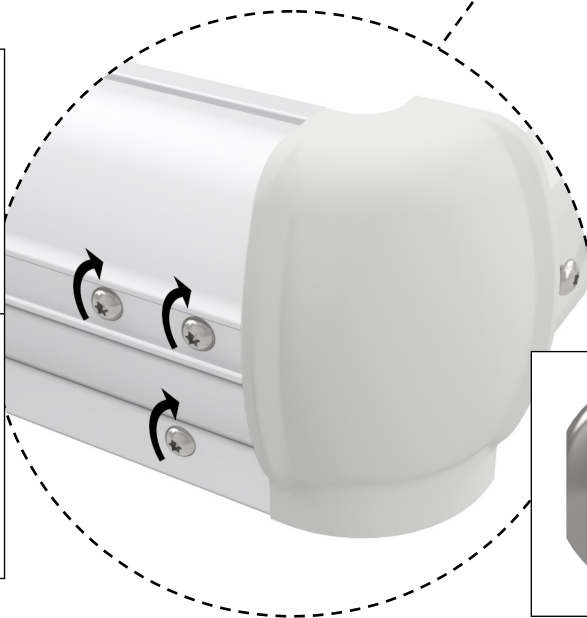

EasyFloat®

PONTOON SYSTEMS

Art: 1000-3660
EasyFloat 3,6 x 6,0 m

floattech
EASY AND INTELLIGENT TECHNICAL SOLUTIONS

x4

x4

x30

x2

3417 mm

x2

5811 mm

x2

13

x2

T40

1