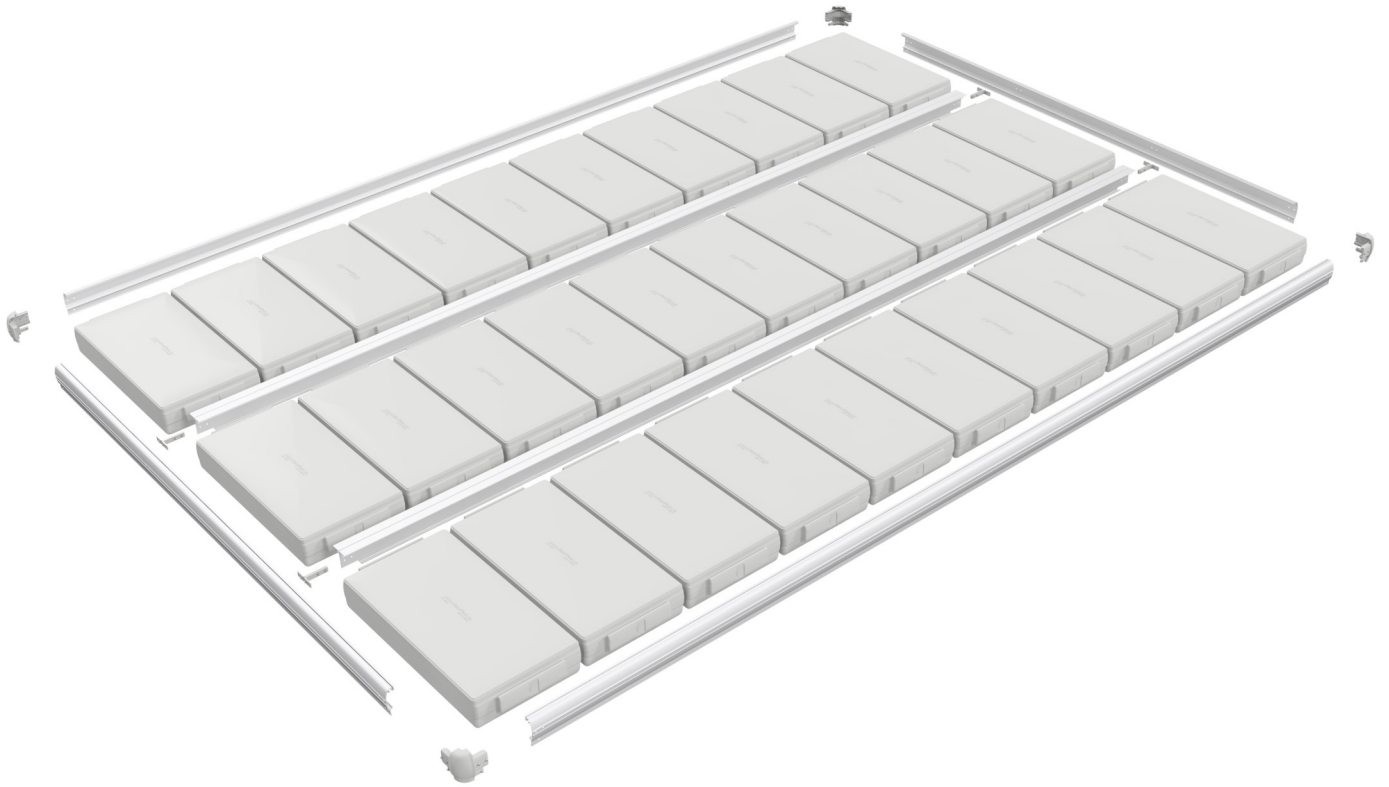

EasyFloat®

PONTOON SYSTEMS

Art: 1000-3660
EasyFloat 3,6 x 6,0 m

floattech
EASY AND INTELLIGENT TECHNICAL SOLUTIONS

x4

x4

x30

x2

3417 mm

x2

5811 mm

x2

13

x2

T40

1