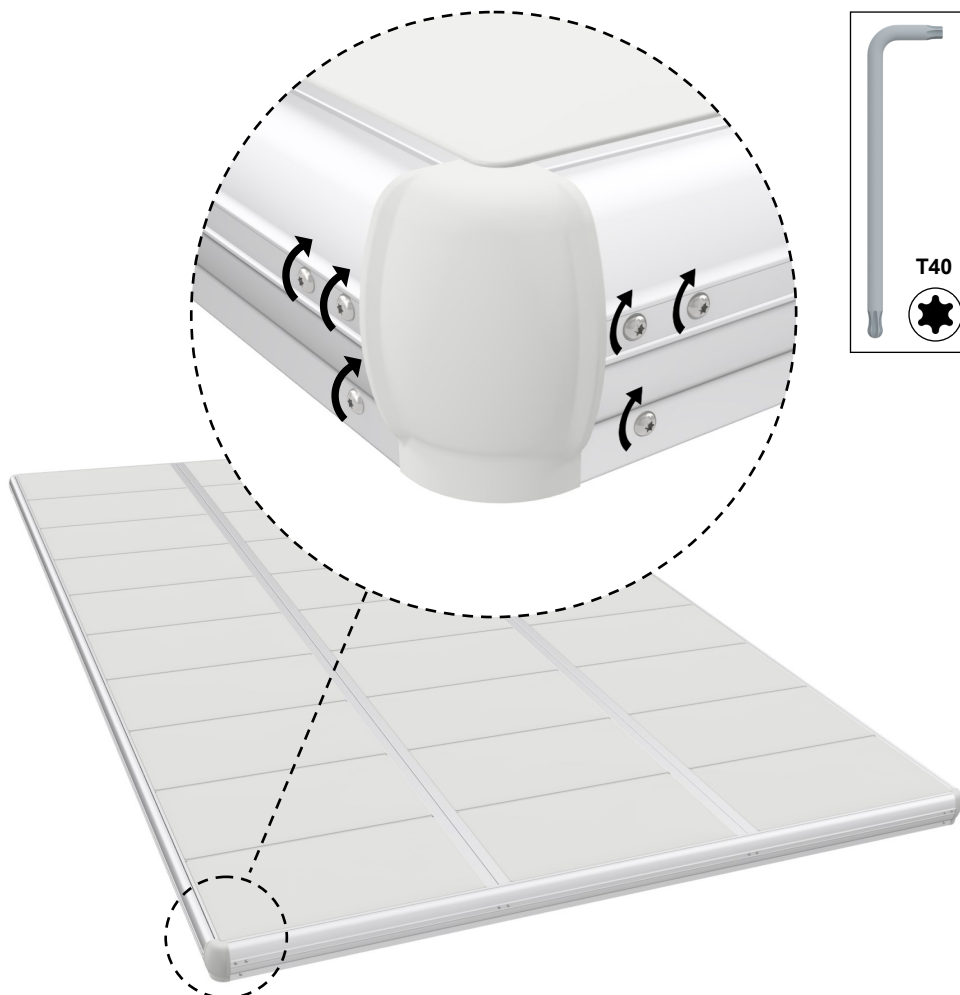

EasyFloat®

PONTOON SYSTEMS

Art: 1000-3660
EasyFloat 3,6 x 6,0 m

floattech
EASY AND INTELLIGENT TECHNICAL SOLUTIONS

x4

x4

x30

x2

10

11

12

13

14

15