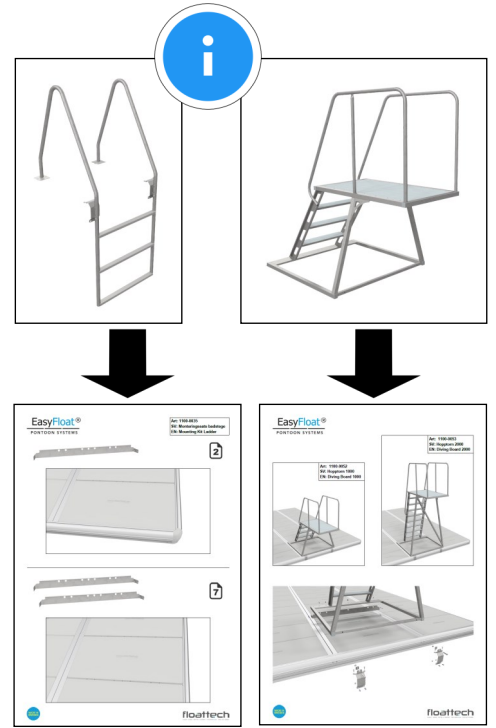

EasyFloat®

PONTOON SYSTEMS

Art: 1000-3660
EasyFloat 3,6 x 6,0 m

floattech
EASY AND INTELLIGENT TECHNICAL SOLUTIONS

x4

x4

x30

x2

2

3

4

5

6

7

8

9

10

11

12

13

14

15