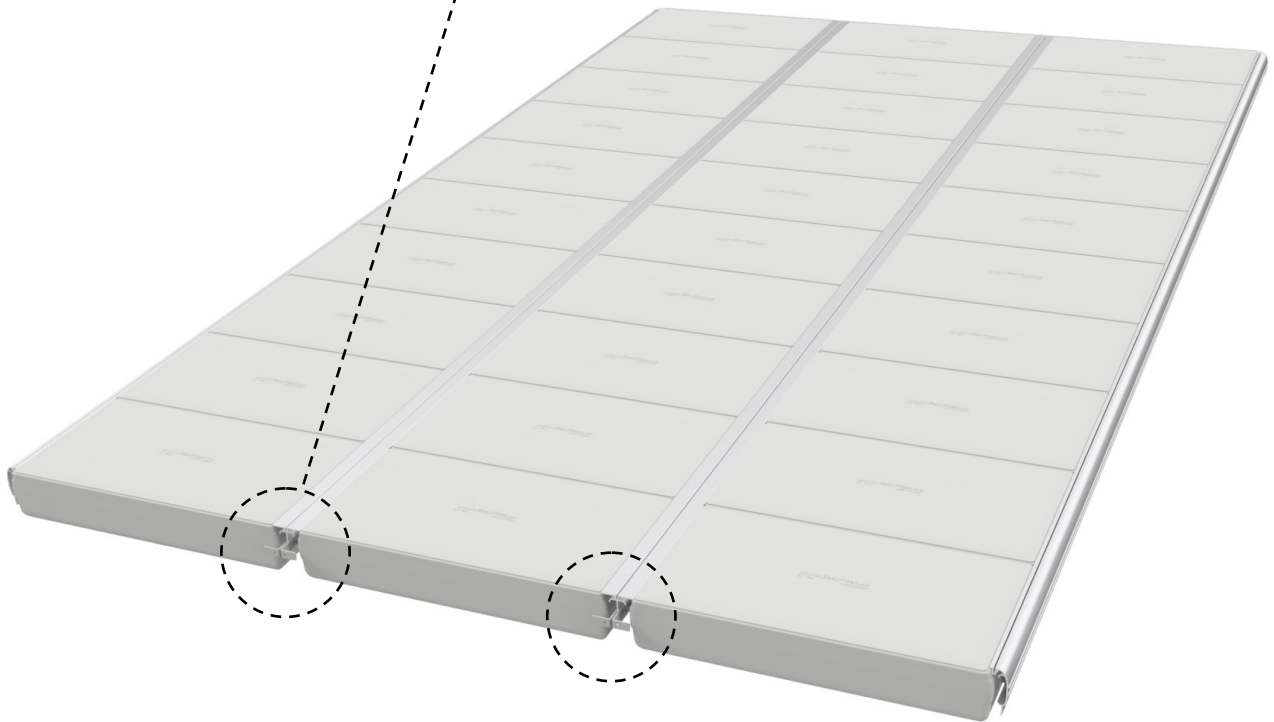

EasyFloat®

PONTOON SYSTEMS

Art: 1000-3660
EasyFloat 3,6 x 6,0 m

floattech
EASY AND INTELLIGENT TECHNICAL SOLUTIONS

x4

x4

x30

x2

2

3

4

5

6

7

8

9