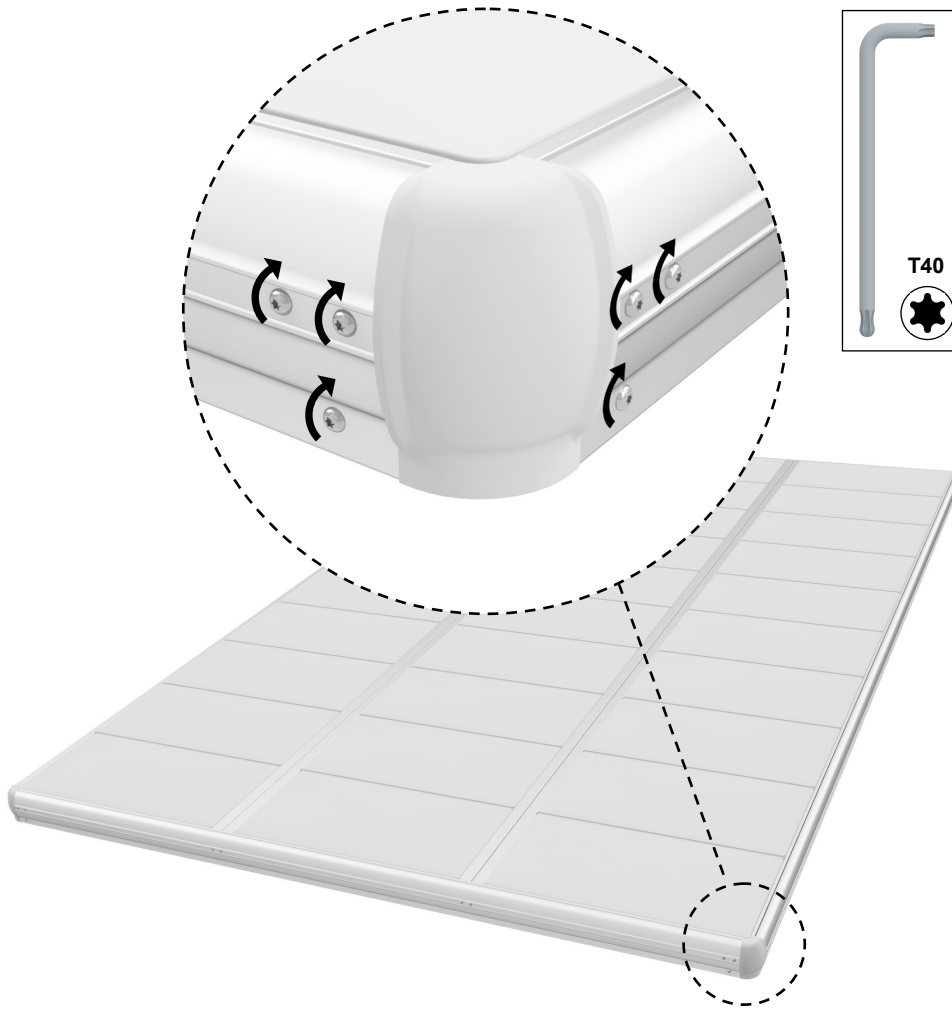

EasyFloat®

PONTOON SYSTEMS

Art: 1000-3660
EasyFloat 3,6 x 6,0 m

floattech
EASY AND INTELLIGENT TECHNICAL SOLUTIONS

x4

x4

x30

x2

10

11

12

13

14

15