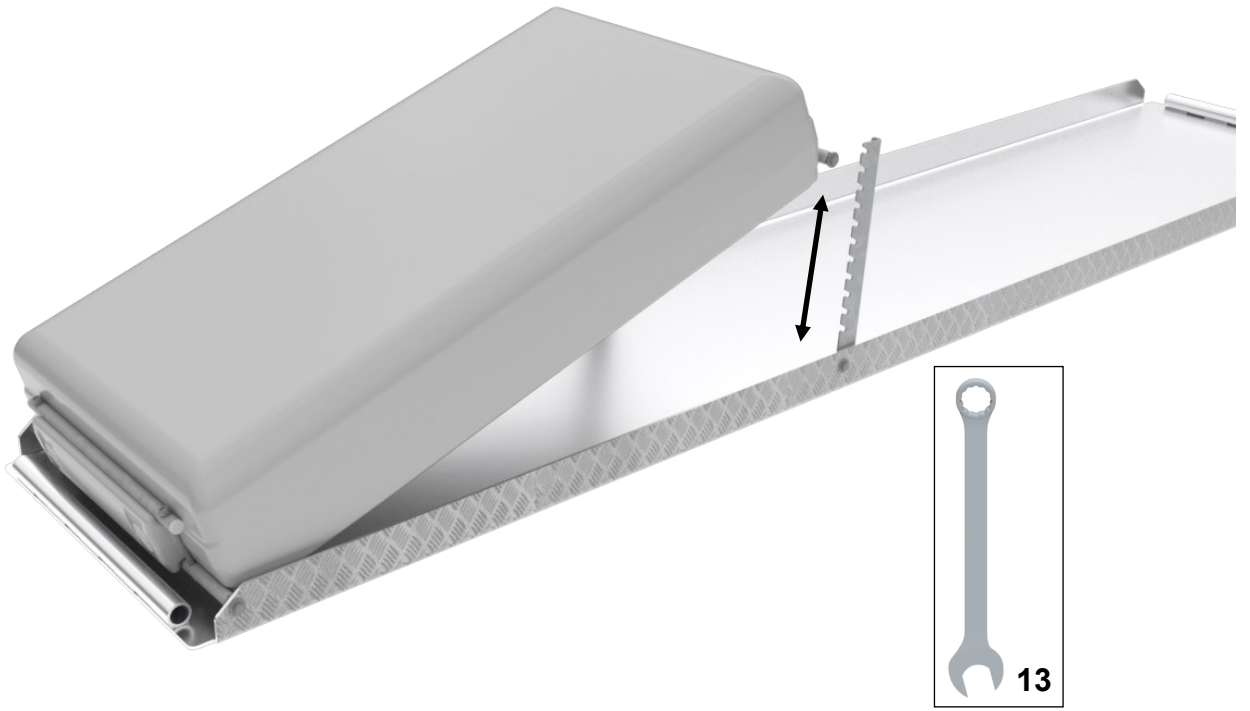

EasyFloat®

PONTOON SYSTEMS

Art: 1100-0091

SV: Flytkropp till landgång, justerbar

EN: Float for Landing Board, adjustable

MADE IN
SWEDEN

floattech
EASY AND INTELLIGENT TECHNICAL SOLUTIONS

x1

13

x2

Ø 8,5 mm

3

4

5

6

7