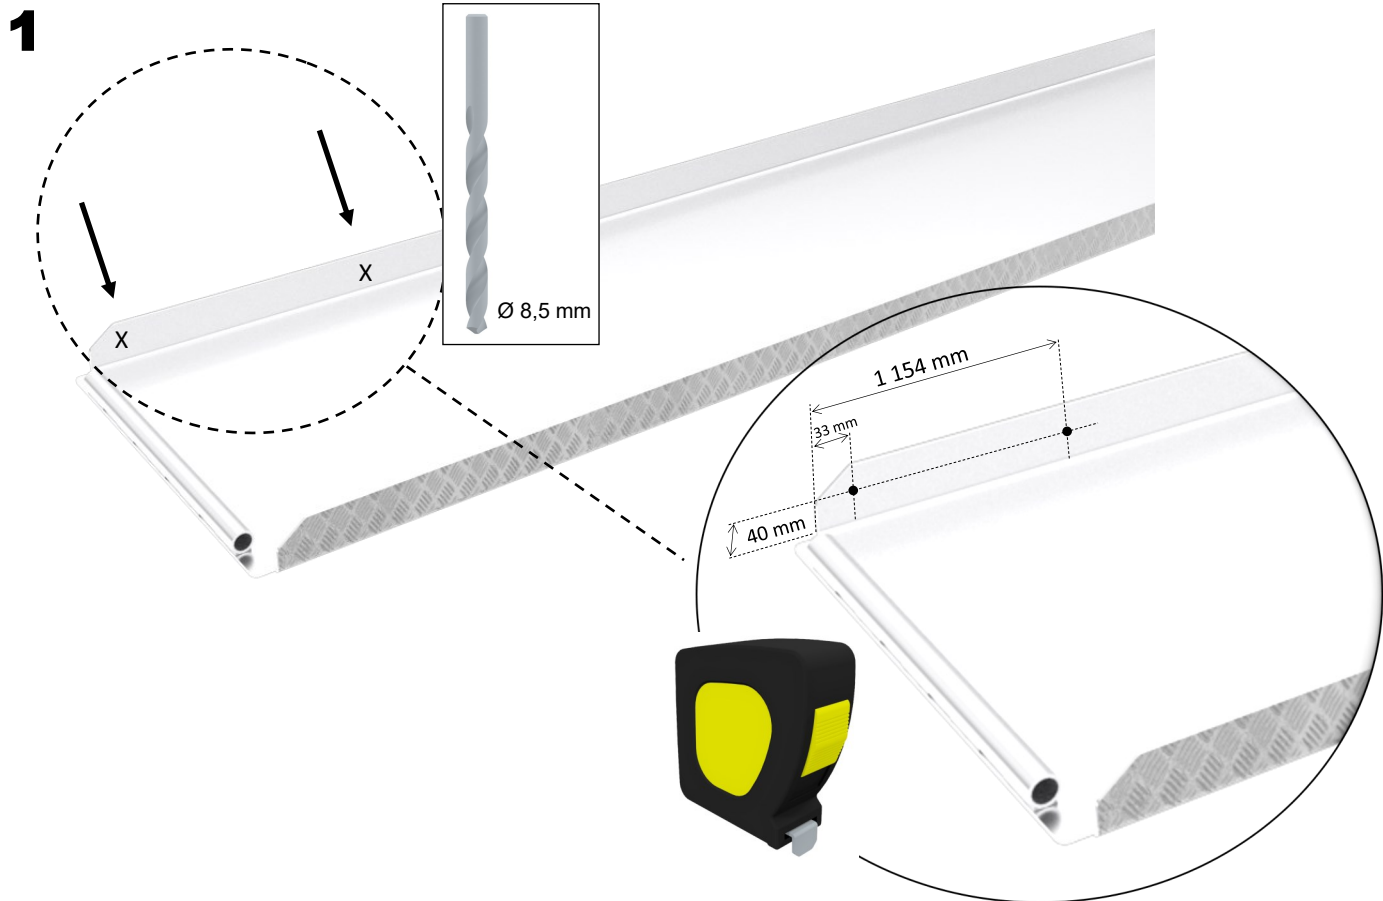

EasyFloat®

PONTOON SYSTEMS

Art: 1100-0091

SV: Flytkropp till landgång, justerbar

EN: Float for Landing Board, adjustable

MADE IN
SWEDEN

floattech
EASY AND INTELLIGENT TECHNICAL SOLUTIONS

x1

13

x2

Ø 8,5 mm

3

4

5

6

7