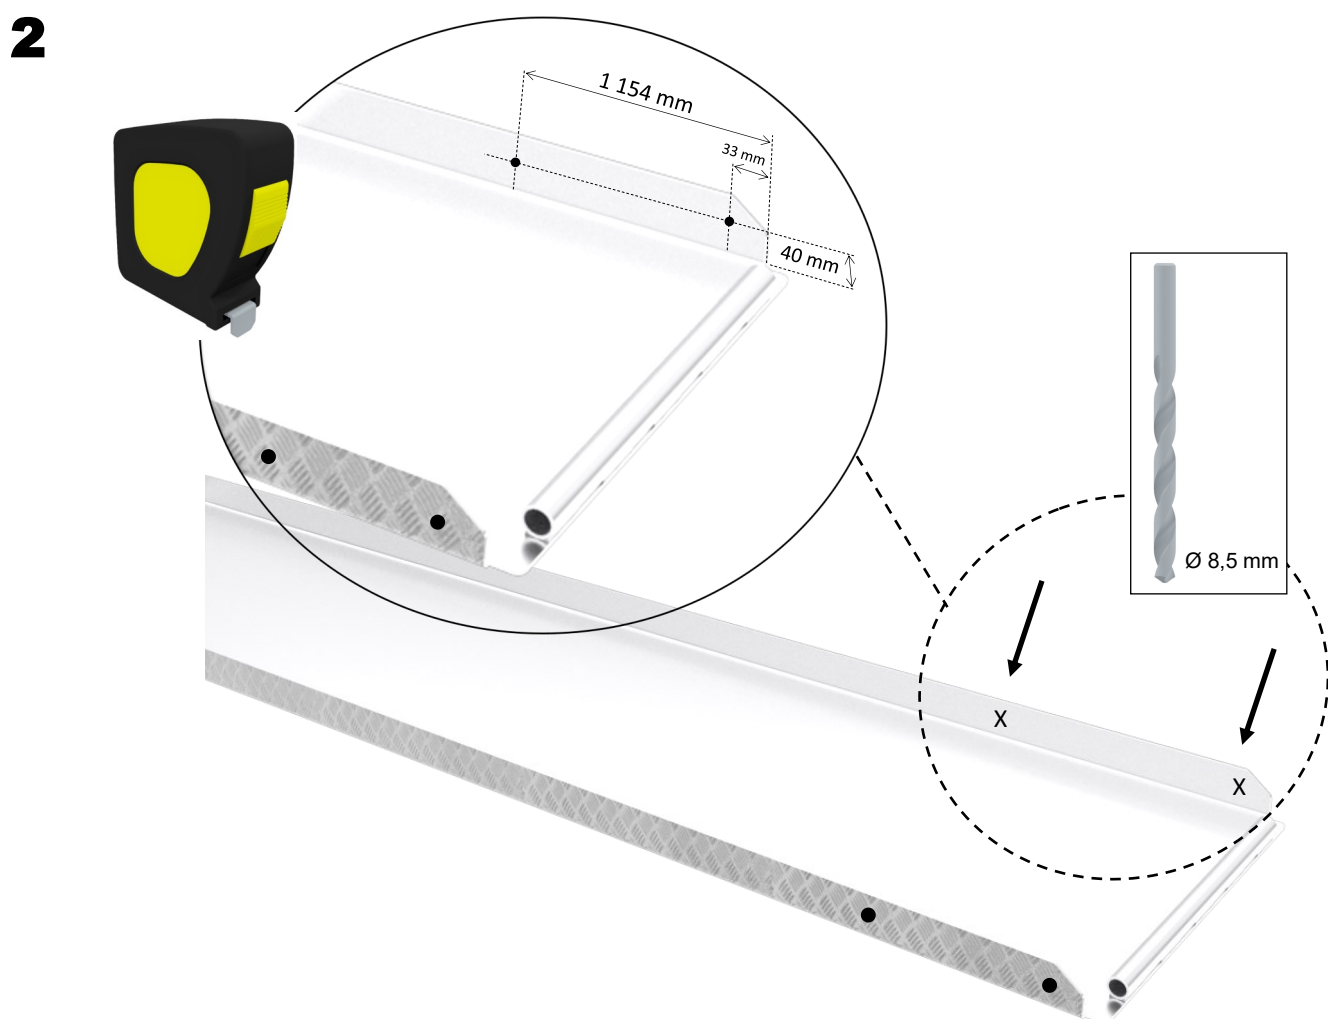

EasyFloat®

PONTOON SYSTEMS

Art: 1100-0091

SV: Flytkropp till landgång, justerbar

EN: Float for Landing Board, adjustable

MADE IN
SWEDEN

floattech
EASY AND INTELLIGENT TECHNICAL SOLUTIONS

x1

13

x2

Ø 8,5 mm

3

4

5

6

7