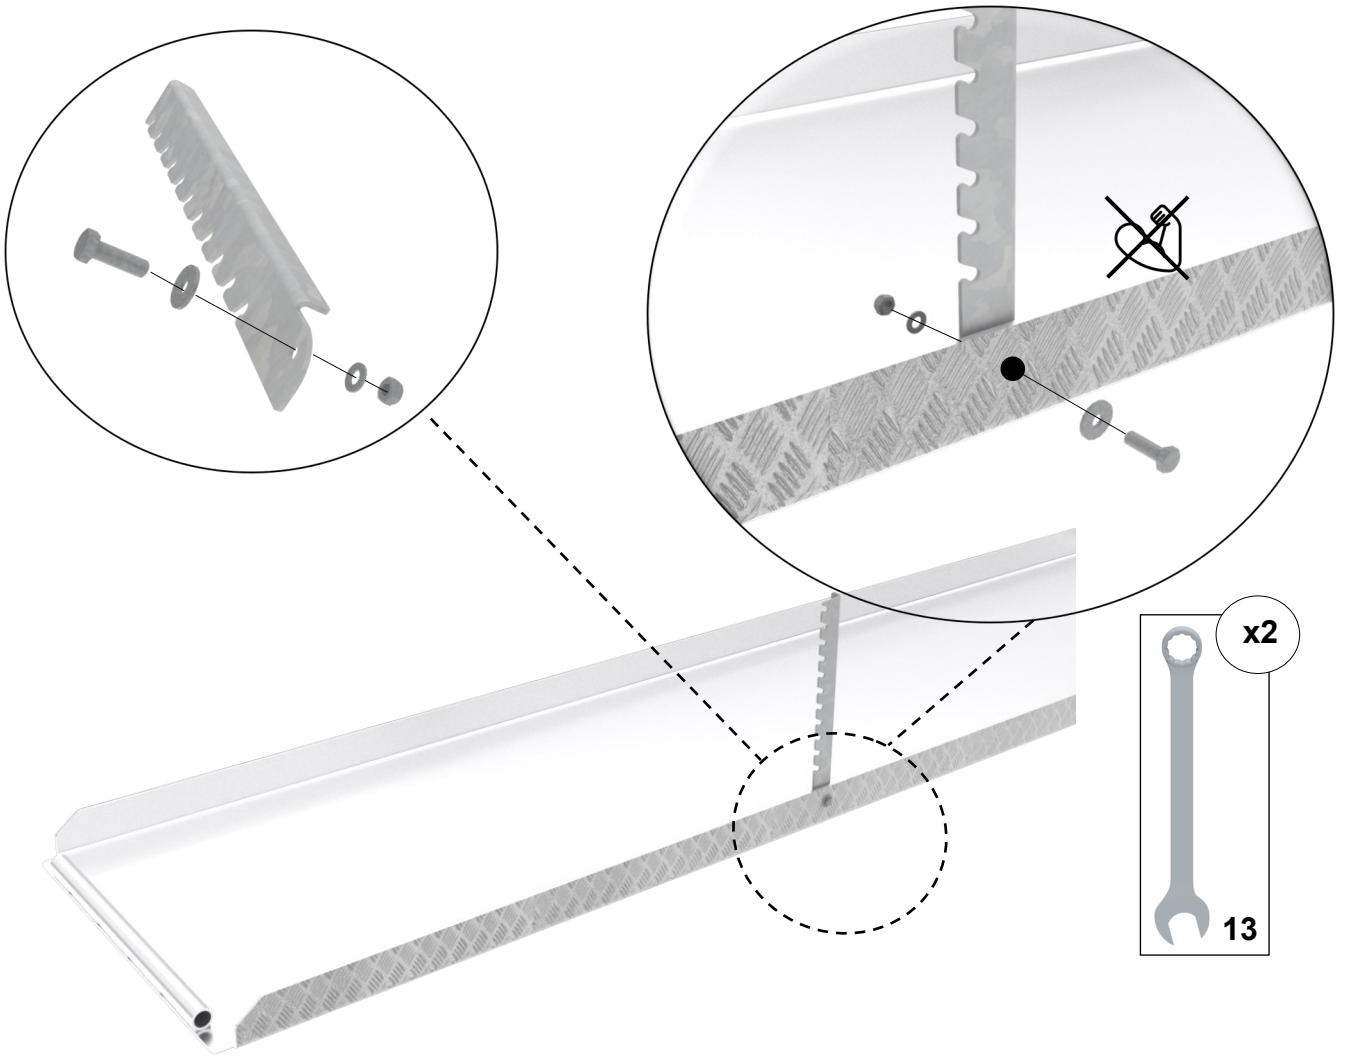

EasyFloat®

PONTOON SYSTEMS

Art: 1100-0091

SV: Flytkropp till landgång, justerbar

EN: Float for Landing Board, adjustable

MADE IN
SWEDEN

floattech
EASY AND INTELLIGENT TECHNICAL SOLUTIONS

x1

13

x2

Ø 8,5 mm

3

4

5

6

7