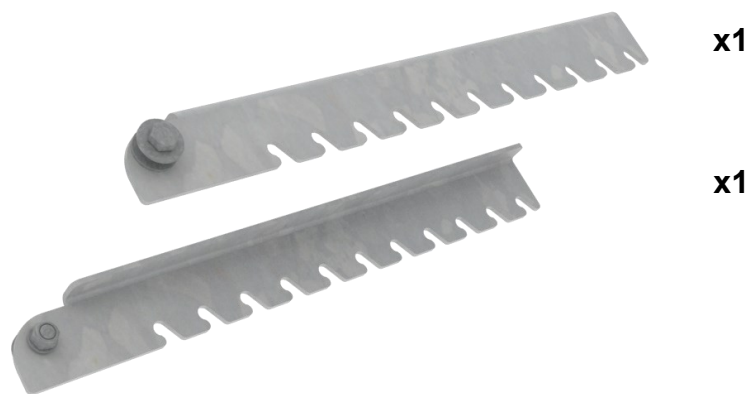

EasyFloat®

PONTOON SYSTEMS

Art: 1100-0091

SV: Flytkropp till landgång, justerbar

EN: Float for Landing Board, adjustable

MADE IN
SWEDEN

floattech
EASY AND INTELLIGENT TECHNICAL SOLUTIONS

x1

13

x2

Ø 8,5 mm

3

4

5

6

7