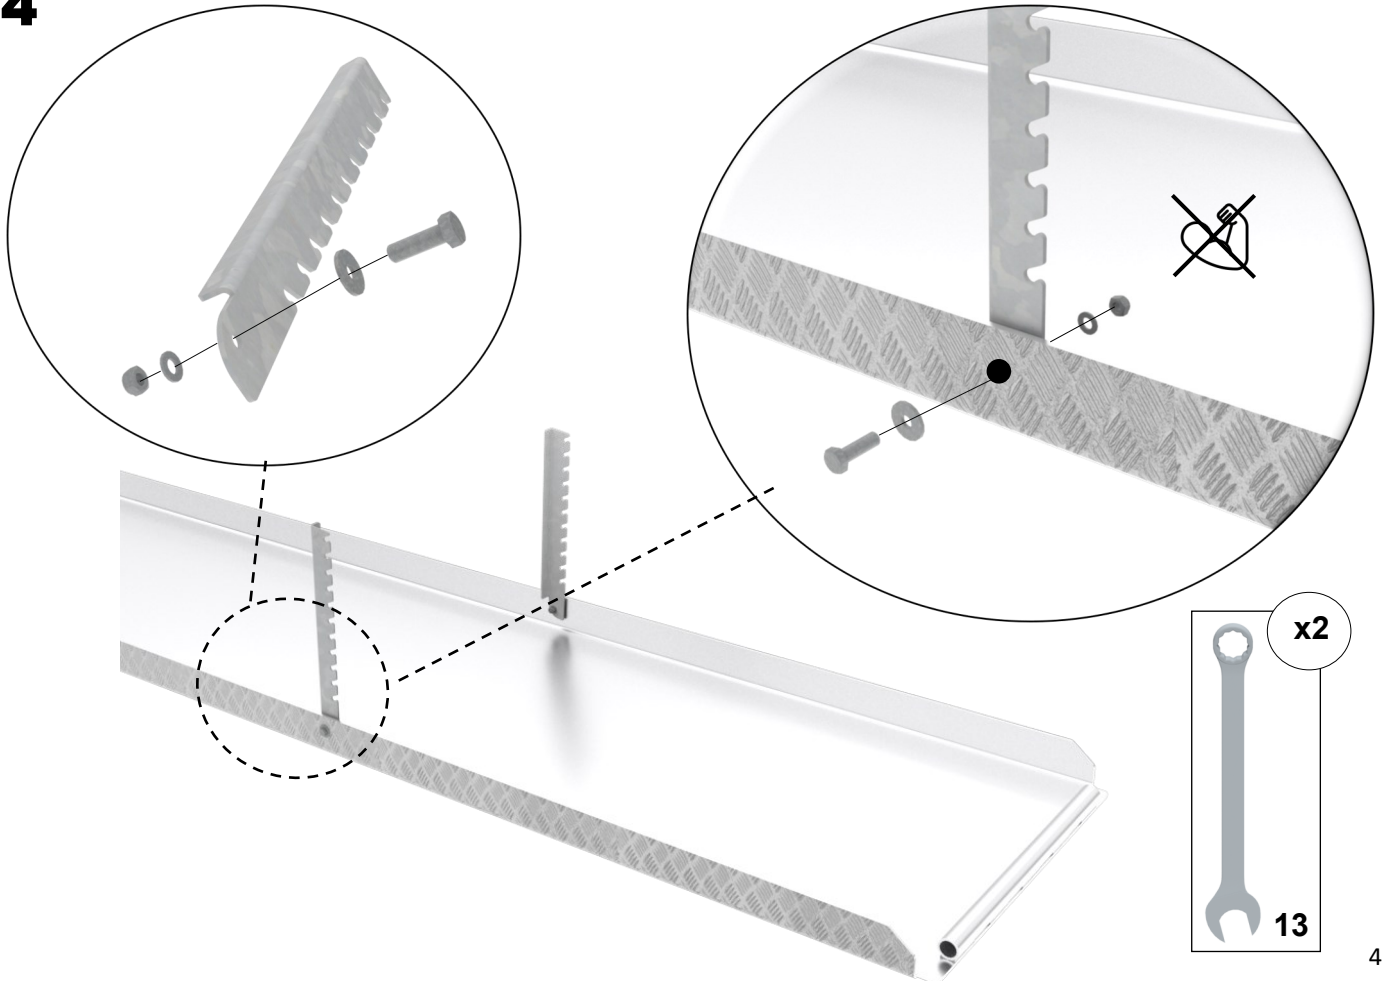

EasyFloat®

PONTOON SYSTEMS

Art: 1100-0091

SV: Flytkropp till landgång, justerbar

EN: Float for Landing Board, adjustable

MADE IN
SWEDEN

floattech
EASY AND INTELLIGENT TECHNICAL SOLUTIONS

x1

13

x2

Ø 8,5 mm

3

4

5

6

7