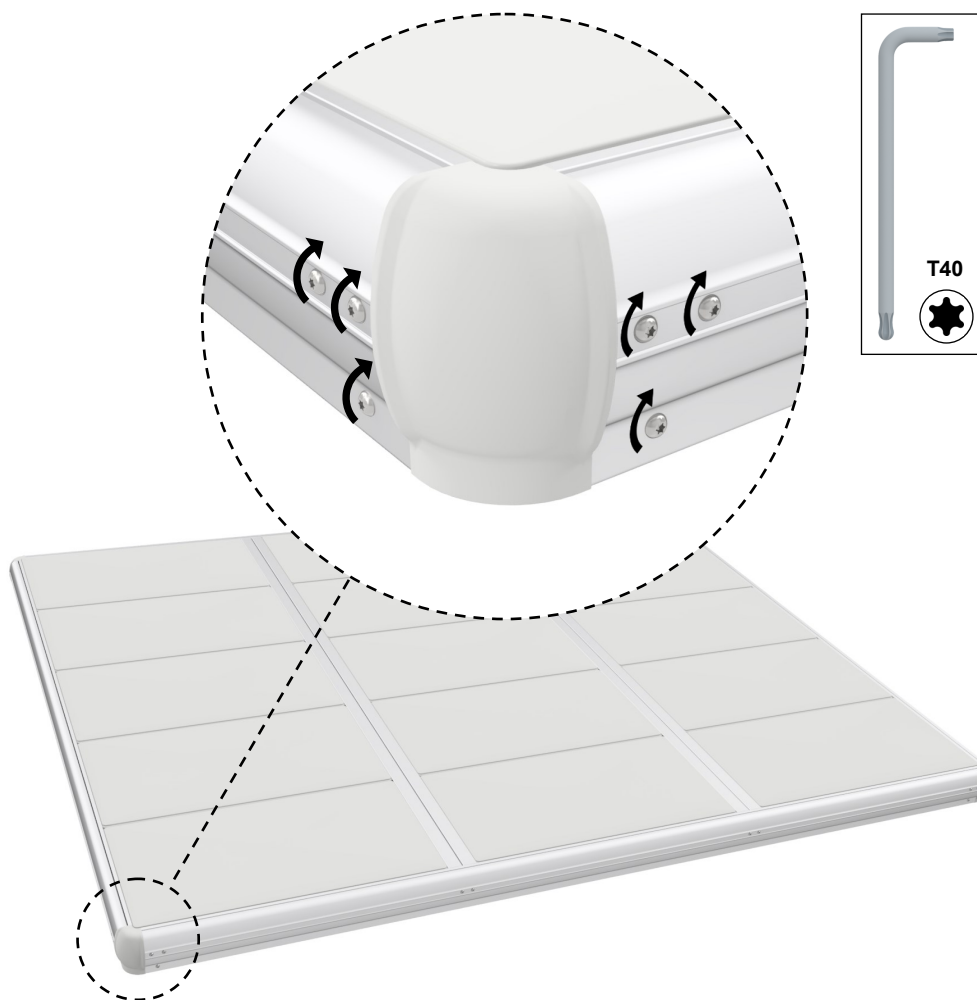

EasyFloat®

PONTOON SYSTEMS

Art: 1000-3630
EasyFloat 3,6 x 3,0 m

floattech
EASY AND INTELLIGENT TECHNICAL SOLUTIONS

x4

x4

x15

x2

10

11

12

13

14

15