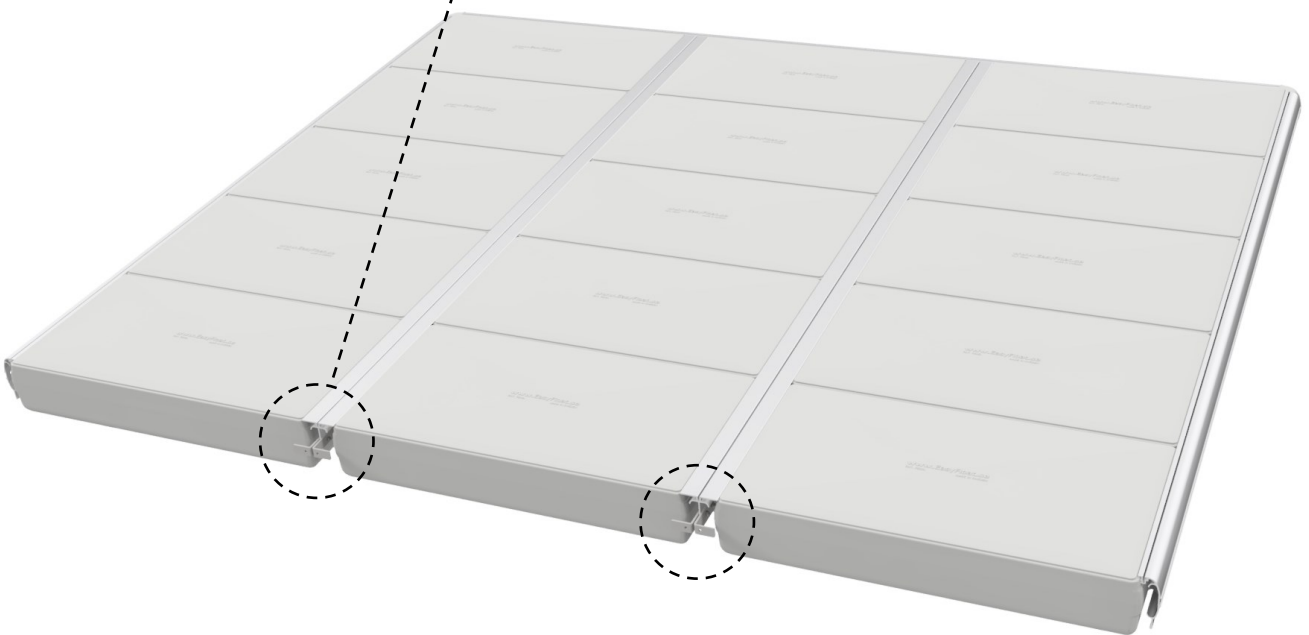

EasyFloat®

PONTOON SYSTEMS

Art: 1000-3630
EasyFloat 3,6 x 3,0 m

floattech
EASY AND INTELLIGENT TECHNICAL SOLUTIONS

x4

x4

x15

x2

2

3

4

5

6

7

8

9