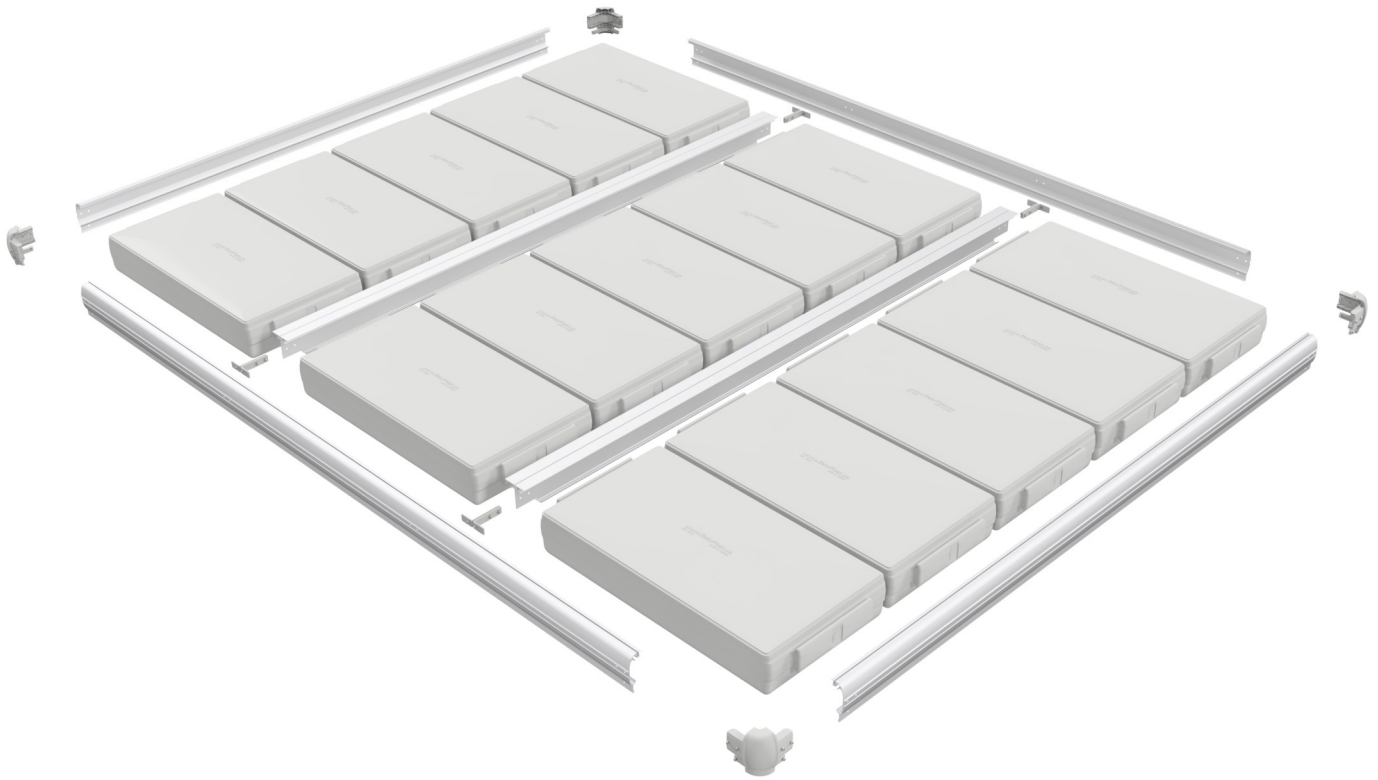

EasyFloat®

PONTOON SYSTEMS

Art: 1000-3630
EasyFloat 3,6 x 3,0 m

floattech
EASY AND INTELLIGENT TECHNICAL SOLUTIONS

x4

x4

x15

x2

2880 mm

x2

3417 mm

x2

13

x2

T40

1