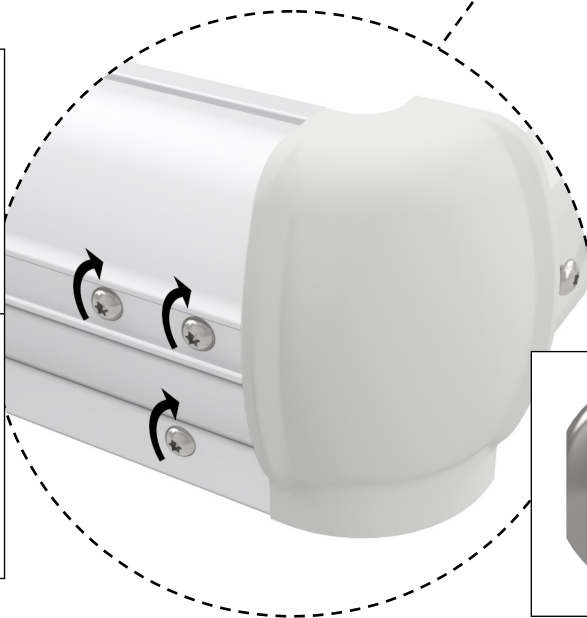

EasyFloat®

PONTOON SYSTEMS

Art: 1000-3630
EasyFloat 3,6 x 3,0 m

floattech
EASY AND INTELLIGENT TECHNICAL SOLUTIONS

x4

x4

x15

x2

2880 mm

x2

3417 mm

x2

13

x2

T40

1