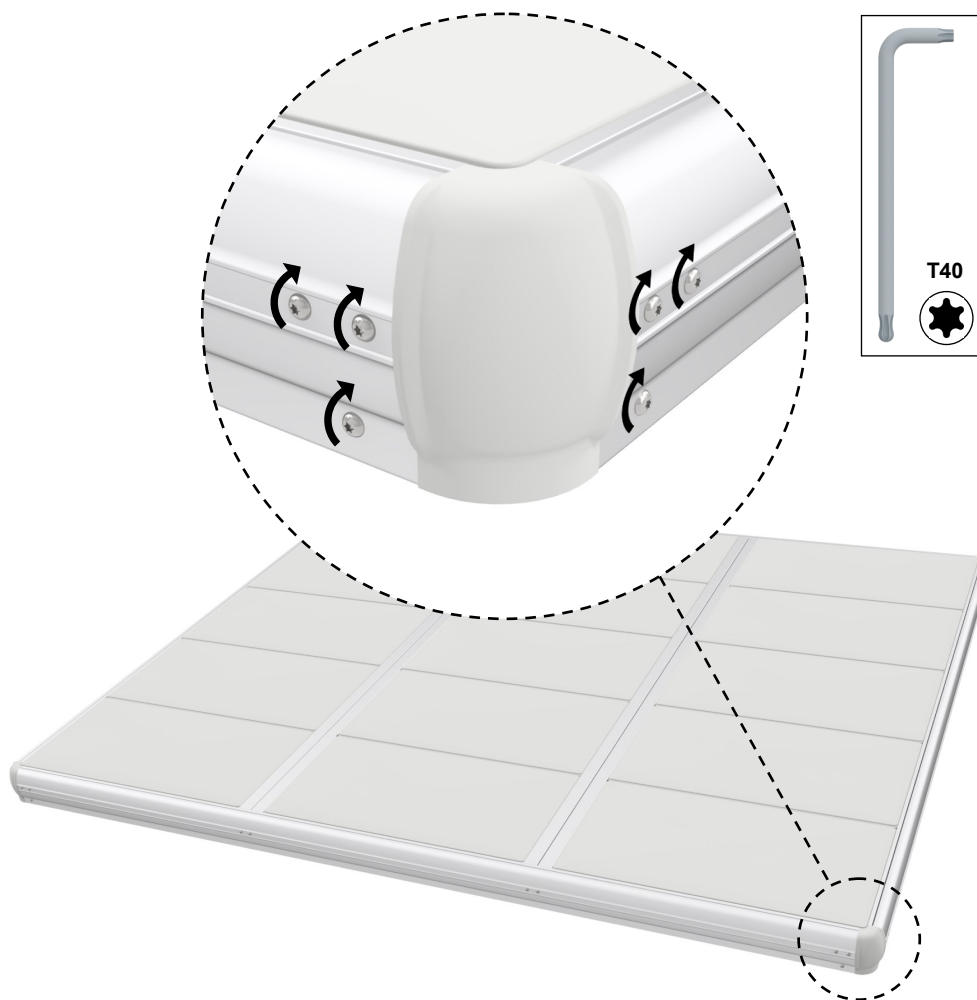

EasyFloat®

PONTOON SYSTEMS

Art: 1000-3630
EasyFloat 3,6 x 3,0 m

floattech
EASY AND INTELLIGENT TECHNICAL SOLUTIONS

x4

x4

x15

x2

10

11

12

13

14

15