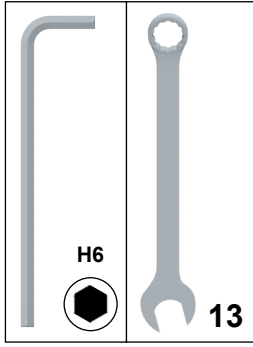

EasyFloat®

PONTOON SYSTEMS

Art: 1100-0064

SV: Handreling Rodd & Kanot

EN: Handrail Rowing & Canoe

MADE IN SWEDEN

floattech
EASY AND INTELLIGENT TECHNICAL SOLUTIONS

1

2

3

4

10

11