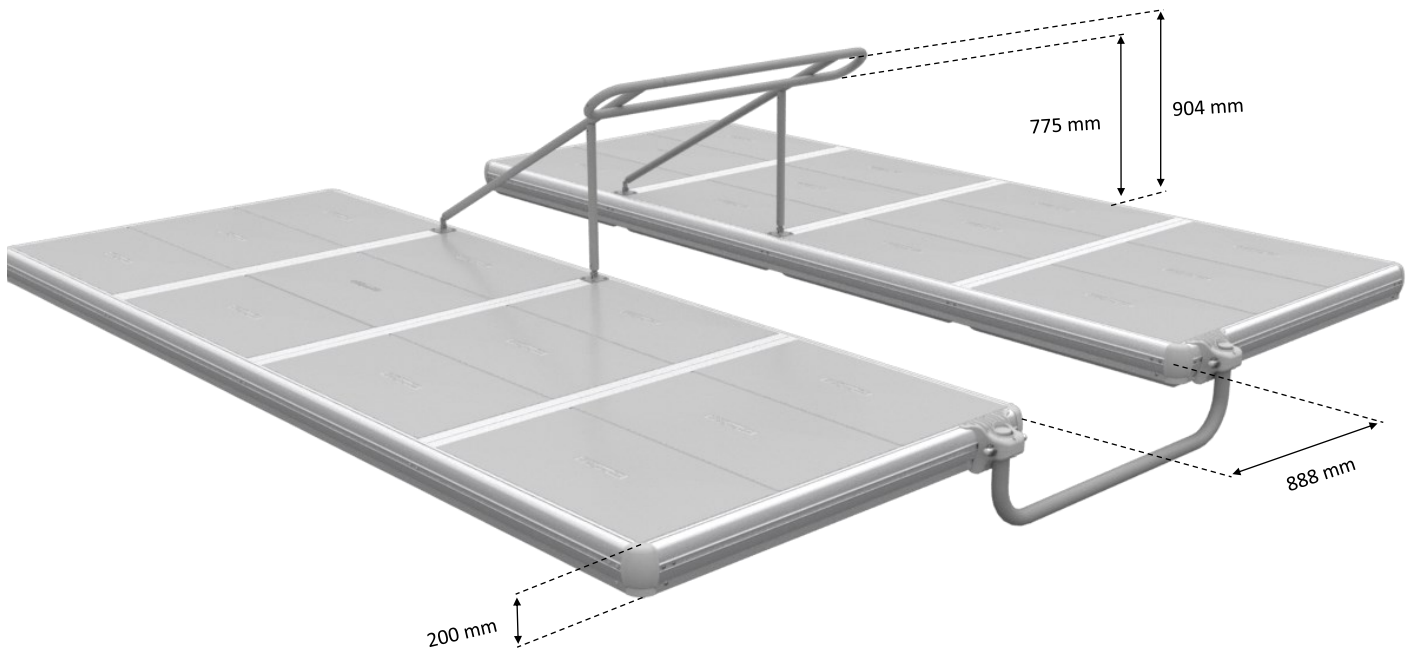

EasyFloat®

PONTOON SYSTEMS

Art: 1100-0064

SV: Handreling Rodd & Kanot

EN: Handrail Rowing & Canoe

MADE IN SWEDEN

floattech
EASY AND INTELLIGENT TECHNICAL SOLUTIONS

1