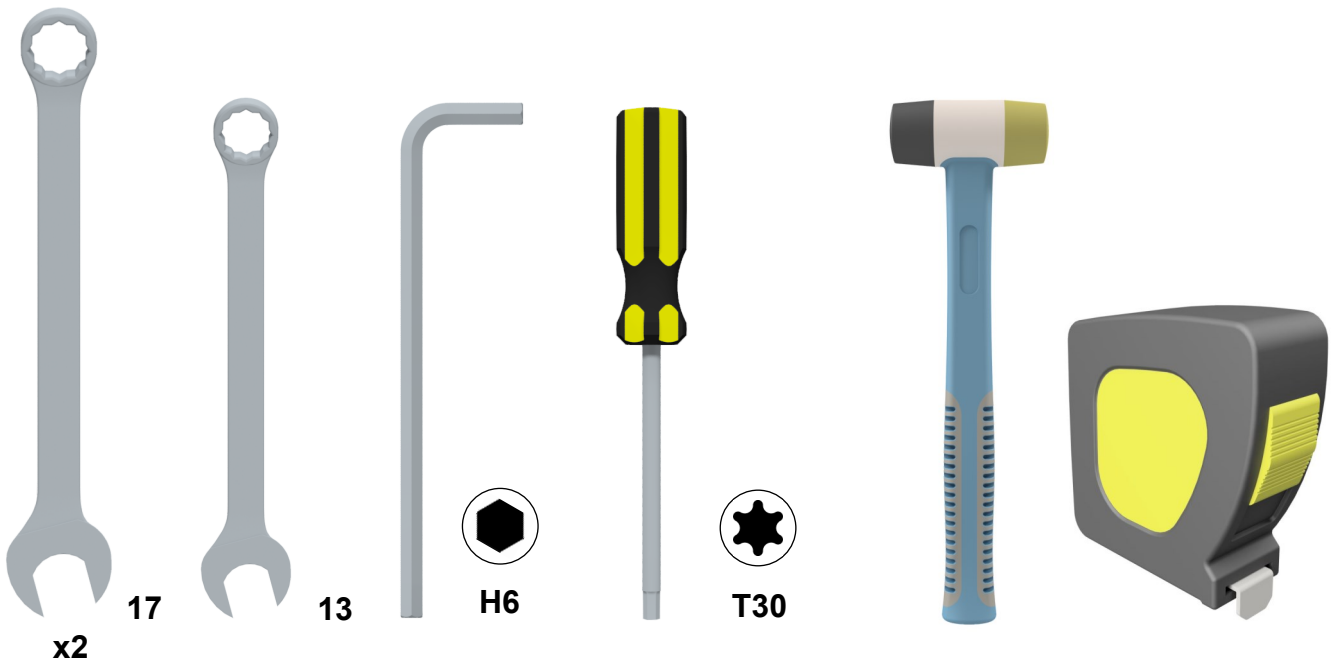

EasyFloat®

PONTOON SYSTEMS

Art: 1100-0064

SV: Handreling Rodd & Kanot

EN: Handrail Rowing & Canoe

MADE IN SWEDEN

floattech
EASY AND INTELLIGENT TECHNICAL SOLUTIONS

1

2

3

4

10

11