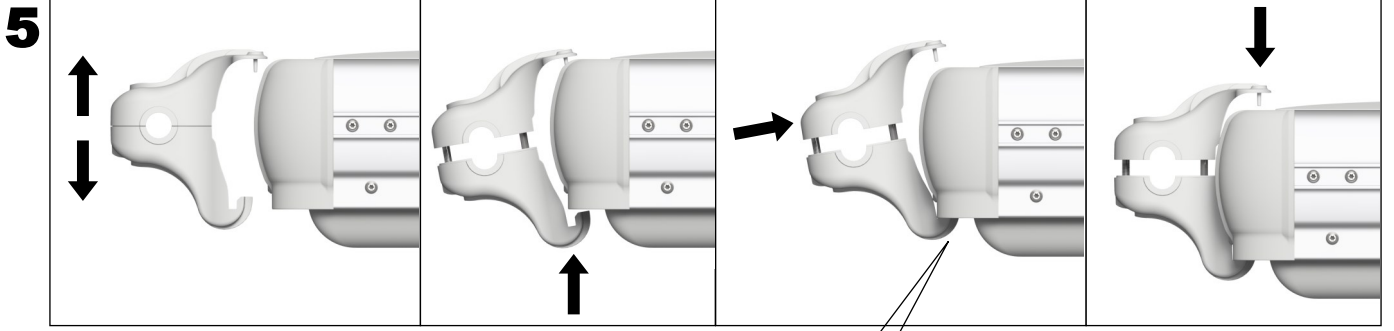

EasyFloat®

PONTOON SYSTEMS

Art: 1100-0064

SV: Handreling Rodd & Kanot

EN: Handrail Rowing & Canoe

MADE IN SWEDEN

floattech
EASY AND INTELLIGENT TECHNICAL SOLUTIONS

1

2

3

4

10

11