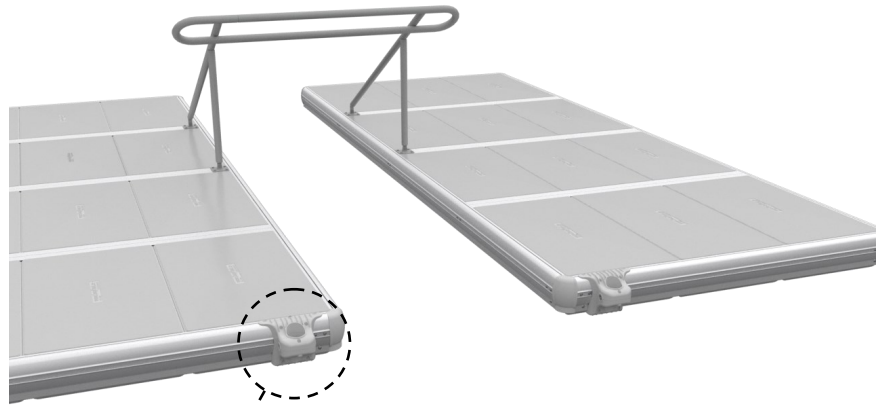

EasyFloat®

PONTOON SYSTEMS

Art: 1100-0064

SV: Handreling Rodd & Kanot

EN: Handrail Rowing & Canoe

MADE IN SWEDEN

floattech
EASY AND INTELLIGENT TECHNICAL SOLUTIONS

1

2

3

4

10

11