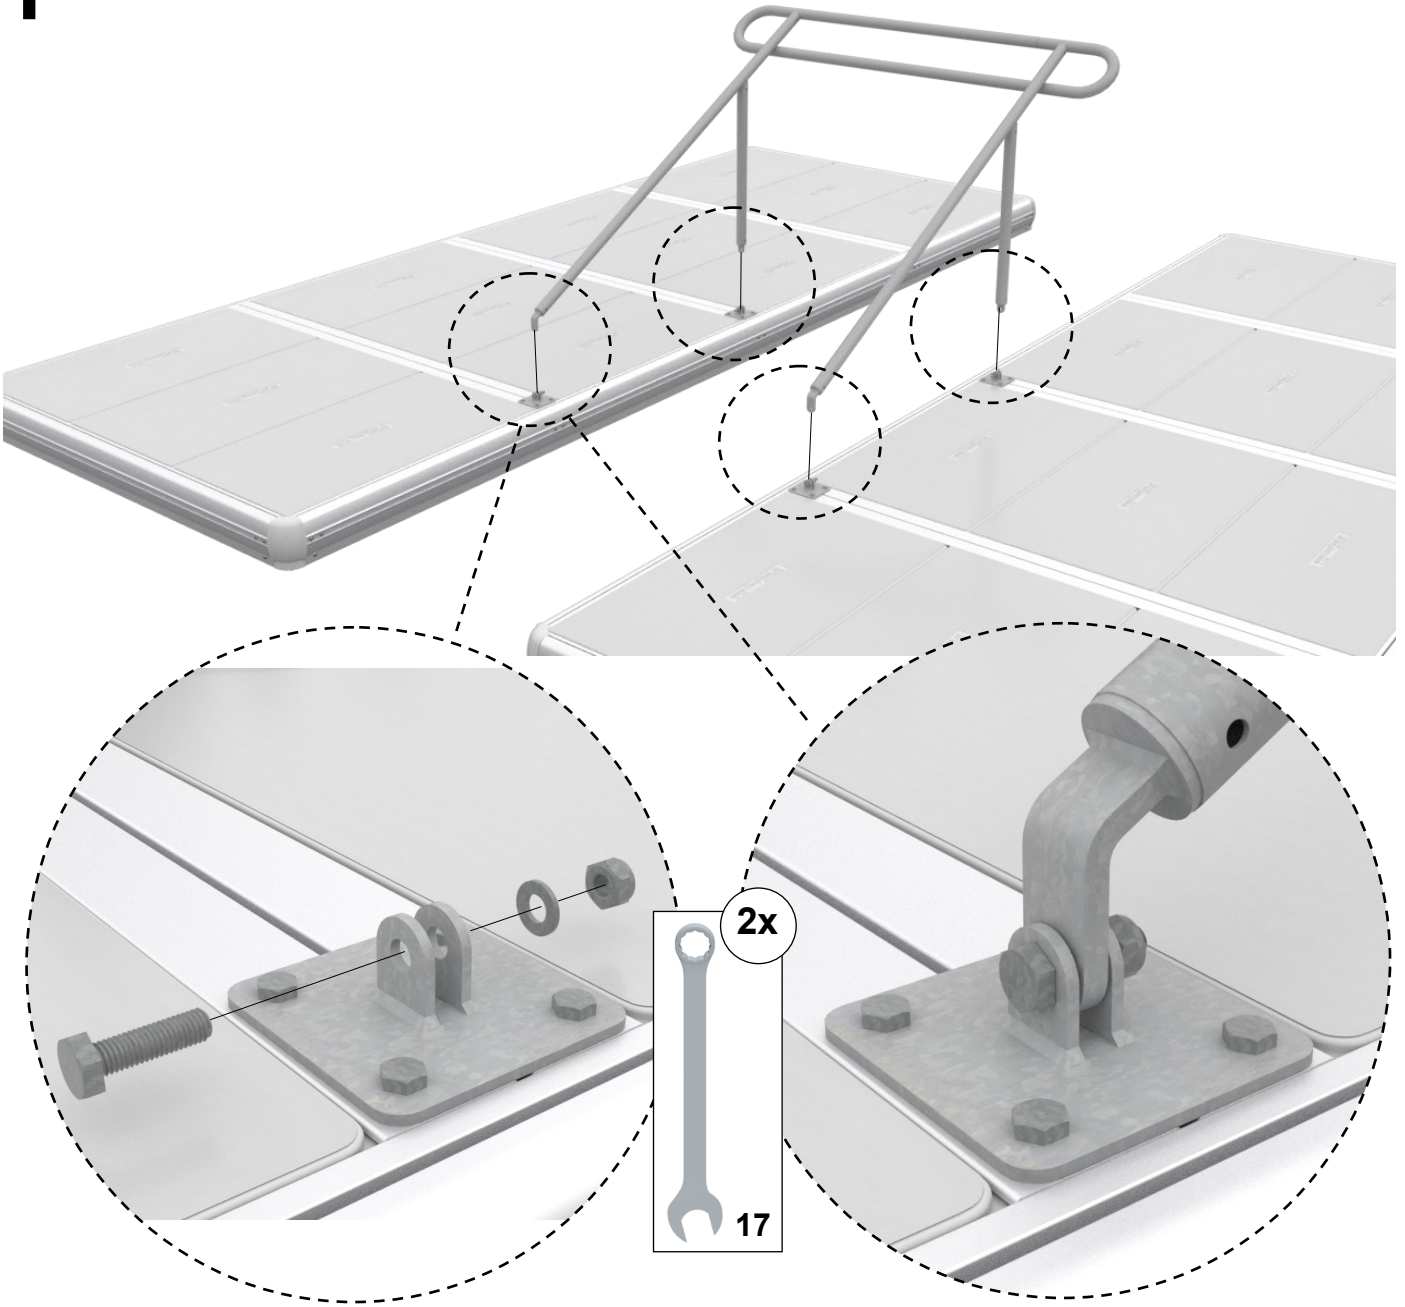

EasyFloat®

PONTOON SYSTEMS

Art: 1100-0064

SV: Handreling Rodd & Kanot

EN: Handrail Rowing & Canoe

MADE IN SWEDEN

floattech
EASY AND INTELLIGENT TECHNICAL SOLUTIONS

1

2

3

4

10

11