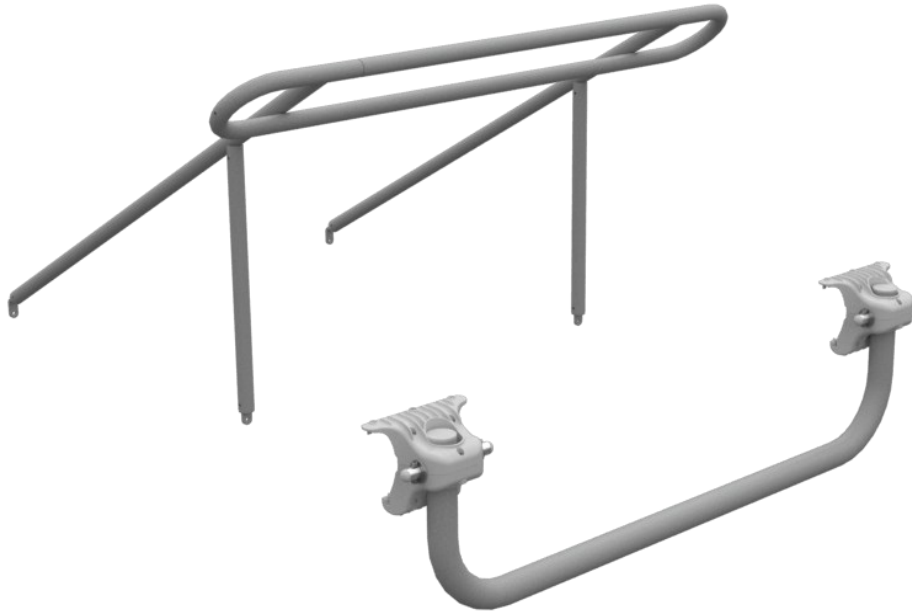

EasyFloat®

PONTOON SYSTEMS

Art: 1100-0064

SV: Handreling Rodd & Kanot

EN: Handrail Rowing & Canoe

MADE IN SWEDEN

floattech
EASY AND INTELLIGENT TECHNICAL SOLUTIONS

1

2

3

4

10

11